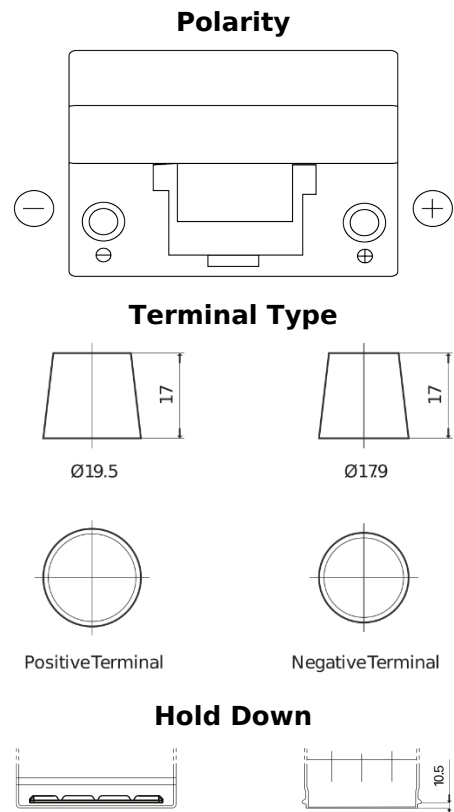

Product overview

Batteries for Cars

Standard FC904

Part number	FC904
Technology	Flooded
EAN/GTIN	3661024044752
Voltage	12 V
Capacity	90 Ah
CCA	680 A
Length	306 mm
Width	173 mm
Height	222 mm
Box size	D31
Polarity	ETN 0
Terminal Type	EN taper post
Hold Down	Korean B1
Weights (subject of variation)	19.90 kg