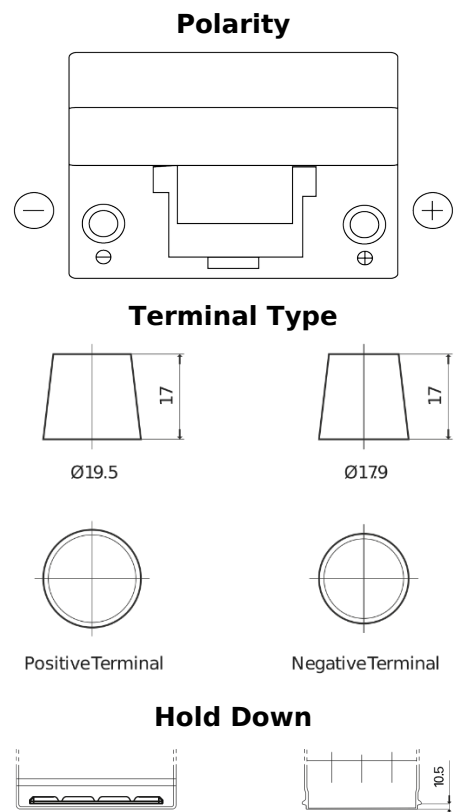

Product overview

Batteries for Cars

Standard FC904

| | |
|--------------------------------|---------------|
| Part number | FC904 |
| Technology | Flooded |
| EAN/GTIN | 3661024044752 |
| Voltage | 12 V |
| Capacity | 90 Ah |
| CCA | 680 A |
| Length | 306 mm |
| Width | 173 mm |
| Height | 222 mm |
| Box size | D31 |
| Polarity | ETN 0 |
| Terminal Type | EN taper post |
| Hold Down | Korean B1 |
| Weights (subject of variation) | 19.90 kg |