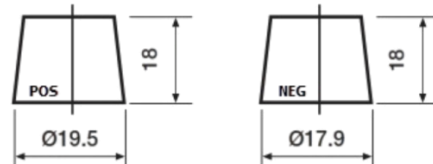

Product overview

Batteries for Cars

Futura CA456

Part number	CA456
Technology	Flooded
EAN/GTIN	3661024016469
Voltage	12 V
Capacity	45.0 Ah
CCA	390 A
Length	237 mm
Width	127 mm
Height	227 mm
Box size	B24
Polarity	ETN 0
Terminal Type	JIS taper post
Hold Down	B1
Weights (subject of variation)	11.80 kg

Polarity

Terminal Type

Remove T1 adapter for T3

Hold Down

Design, features and specifications are subject to change without notice. We disclaim any representation or warranty, express or implied, concerning the data or recommendations, and in no event shall be liable for any loss or damage claimed to have arisen as a result. Some products may not be available in your local market.