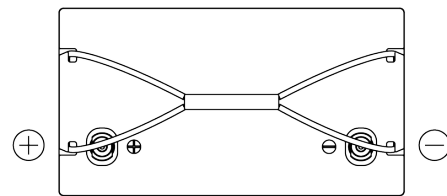

**Product overview**

Batteries for Marine and Leisure

**Equipment Li-Ion EV1300**

Part number	EV1300
Technology	Li-Ion
EAN/GTIN	3661024037679
Voltage	12 V
Capacity	100 Ah
Watt hour	1300 Wh
Length	308 mm
Width	168 mm
Height	211 mm
Box size	D31
Polarity	ETN 1
Terminal Type	Female M8
Hold Down	B0
Weights (subject of variation)	12.10 kg

**Polarity**

**Terminal Type**

**Hold Down**

Design, features and specifications are subject to change without notice. We disclaim any representation or warranty, express or implied, concerning the data or recommendations, and in no event shall be liable for any loss or damage claimed to have arisen as a result. Some products may not be available in your local market.