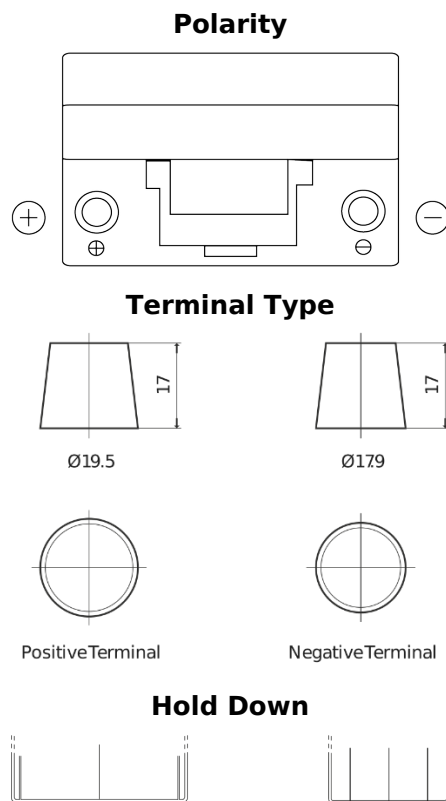

**Product overview**

Batteries for Marine and Leisure

**Dual EFB EZ650**

Part number	EZ650
Technology	EFB
EAN/GTIN	3661024037648
Voltage	12 V
Capacity	75 Ah
CCA	750 A
Watt hour	650 Wh
Length	260 mm
Width	173 mm
Height	222 mm
Box size	D26
Polarity	ETN 1
Terminal Type	EN taper post
Hold Down	B0
Weights (subject of variation)	19.00 kg