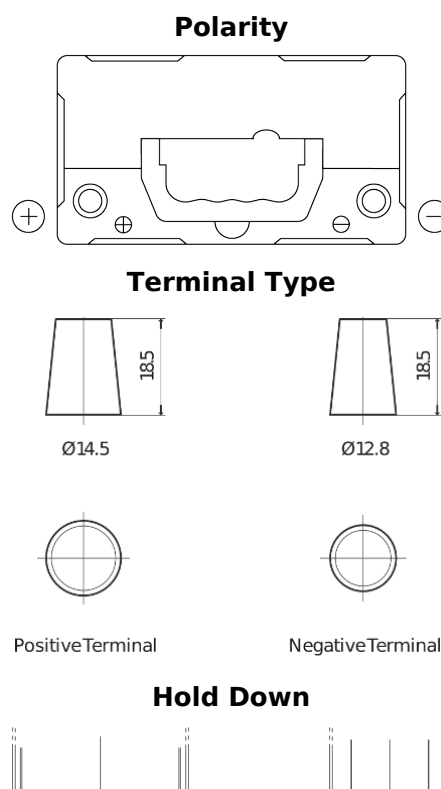

**Product overview**

Batteries for Cars

**Plus CB457**

Part number	CB457
Technology	Flooded
EAN/GTIN	3661024014366
Voltage	12 V
Capacity	45 Ah
CCA	330 A
Length	237 mm
Width	127 mm
Height	227 mm
Box size	B24
Polarity	ETN 1
Terminal Type	JIS taper post
Hold Down	B0
Weights (subject of variation)	11.40 kg