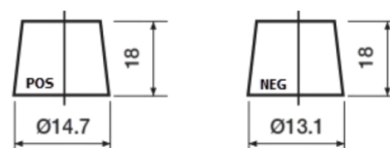

Product overview

Batteries for Cars

Futura CA406

Part number	CA406
Technology	Flooded
EAN/GTIN	3661024016919
Voltage	12 V
Capacity	40.0 Ah
CCA	350 A
Length	187 mm
Width	127 mm
Height	220 mm
Box size	B19
Polarity	ETN 0
Terminal Type	JIS taper post
Hold Down	B1
Weights (subject of variation)	9.30 kg

Polarity

Terminal Type

Remove T1 adapter for T3

Hold Down

Design, features and specifications are subject to change without notice. We disclaim any representation or warranty, express or implied, concerning the data or recommendations, and in no event shall be liable for any loss or damage claimed to have arisen as a result. Some products may not be available in your local market.