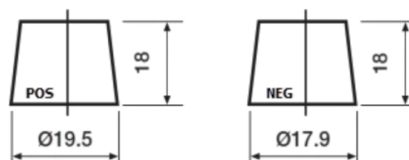

Product overview

Batteries for Cars

Futura CA406

Part number	CA406
Technology	Flooded
EAN/GTIN	3661024016919
Voltage	12 V
Capacity	40.0 Ah
CCA	350 A
Length	187 mm
Width	127 mm
Height	220 mm
Box size	B19
Polarity	ETN 0
Terminal Type	JIS taper post
Hold Down	B1
Weights (subject of variation)	9.30 kg

Polarity

Terminal Type

Remove T1 adapter for T3

Hold Down

Design, features and specifications are subject to change without notice. We disclaim any representation or warranty, express or implied, concerning the data or recommendations, and in no event shall be liable for any loss or damage claimed to have arisen as a result. Some products may not be available in your local market.