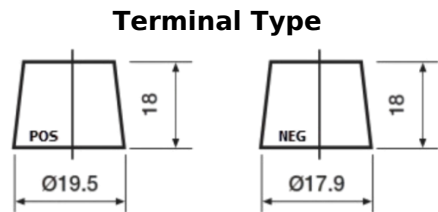

**Product overview**

Batteries for Cars

**Futura CA406**

Part number	CA406
Technology	Flooded
EAN/GTIN	3661024016919
Voltage	12 V
Capacity	40.0 Ah
CCA	350 A
Length	187 mm
Width	127 mm
Height	220 mm
Box size	B19
Polarity	ETN 0
Terminal Type	JIS taper post
Hold Down	B1
Weights (subject of variation)	9.30 kg