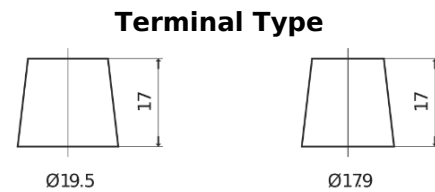

**Product overview**

Batteries for Marine and Leisure

**Equipment ET950**

Part number	ET950
Technology	Flooded
EAN/GTIN	3661024035897
Voltage	12 V
Capacity	135.0 Ah
Watt hour	950 Wh
Length	513 mm
Width	189 mm
Height	223 mm
Box size	D04
Polarity	ETN 3
Terminal Type	EN taper post
Hold Down	B0
Weights (subject of variation)	39.50 kg