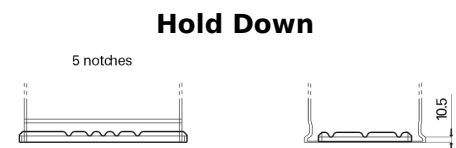

Product overview

Batteries for Marine and Leisure

Equipment ET650

Part number	ET650
Technology	Flooded
EAN/GTIN	3661024035927
Voltage	12 V
Capacity	100.0 Ah
Watt hour	650 Wh
Length	353 mm
Width	175 mm
Height	190 mm
Box size	L05
Polarity	ETN 0
Terminal Type	EN taper post
Hold Down	B13
Weights (subject of variation)	26.50 kg