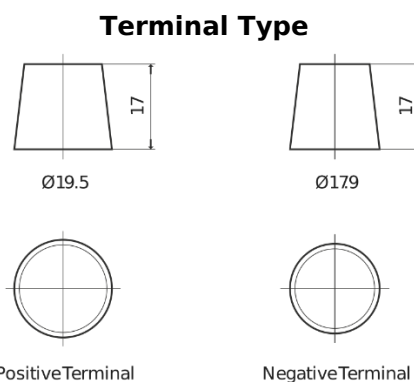

Product overview

Batteries for Cars

Premium EA755

Part number	EA755
Technology	Flooded
EAN/GTIN	3661024034173
Voltage	12 V
Capacity	75 Ah
CCA	630 A
Length	270 mm
Width	173 mm
Height	222 mm
Box size	D26
Polarity	ETN 1
Terminal Type	EN taper post
Hold Down	Korean B1+B6
Weights (subject of variation)	17.40 kg