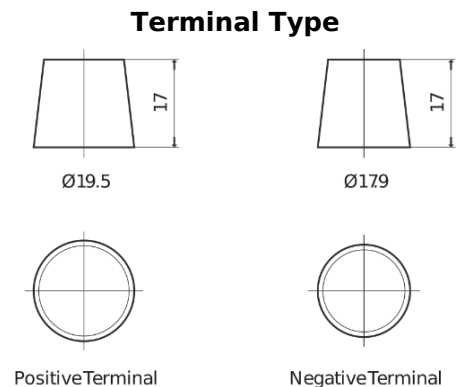

Product overview

Batteries for Marine and Leisure

Equipment ET650

Part number	ET650
Technology	Flooded
EAN/GTIN	3661024035927
Voltage	12 V
Capacity	100.0 Ah
Watt hour	650 Wh
Length	353 mm
Width	175 mm
Height	190 mm
Box size	L05
Polarity	ETN 0
Terminal Type	EN taper post
Hold Down	B13
Weights (subject of variation)	26.50 kg