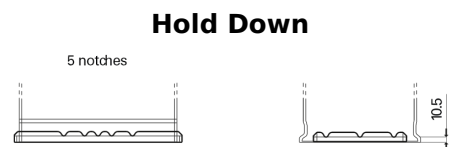

**Product overview**

Batteries for Marine and Leisure

**Equipment ET650**

Part number	ET650
Technology	Flooded
EAN/GTIN	3661024035927
Voltage	12 V
Capacity	100.0 Ah
Watt hour	650 Wh
Length	353 mm
Width	175 mm
Height	190 mm
Box size	L05
Polarity	ETN 0
Terminal Type	EN taper post
Hold Down	B13
Weights (subject of variation)	26.50 kg