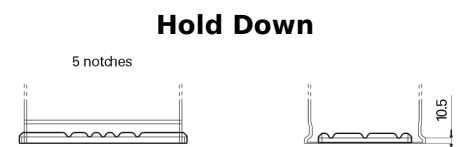

Product overview

Batteries for Marine and Leisure

Equipment ET550

Part number	ET550
Technology	Flooded
EAN/GTIN	3661024036344
Voltage	12 V
Capacity	80.0 Ah
Watt hour	550 Wh
Length	278 mm
Width	175 mm
Height	190 mm
Box size	L03
Polarity	ETN 0
Terminal Type	EN taper post
Hold Down	B13
Weights (subject of variation)	20.70 kg