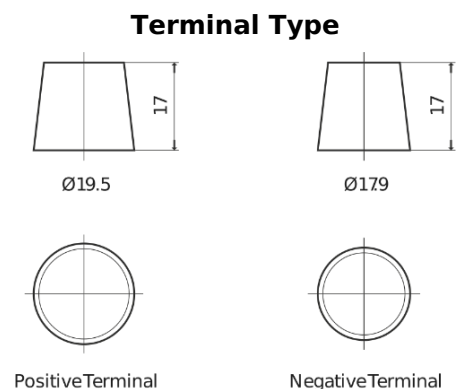

Product overview

Batteries for Marine and Leisure

Equipment ET550

Part number	ET550
Technology	Flooded
EAN/GTIN	3661024036344
Voltage	12 V
Capacity	80.0 Ah
Watt hour	550 Wh
Length	278 mm
Width	175 mm
Height	190 mm
Box size	L03
Polarity	ETN 0
Terminal Type	EN taper post
Hold Down	B13
Weights (subject of variation)	20.70 kg