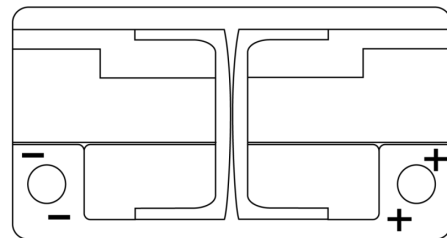

Product overview

Batteries for Cars

Futura CA1050

Part number	CA1050
Technology	Flooded
EAN/GTIN	3661024016971
Voltage	12 V
Capacity	105.0 Ah
CCA	850 A
Length	315 mm
Width	175 mm
Height	205 mm
Box size	LH4
Polarity	ETN 0
Terminal Type	EN taper post
Hold Down	B13
Weights (subject of variation)	23.10 kg

Polarity

Terminal Type

Positive Terminal

Negative Terminal

Hold Down

Design, features and specifications are subject to change without notice. We disclaim any representation or warranty, express or implied, concerning the data or recommendations, and in no event shall be liable for any loss or damage claimed to have arisen as a result. Some products may not be available in your local market.