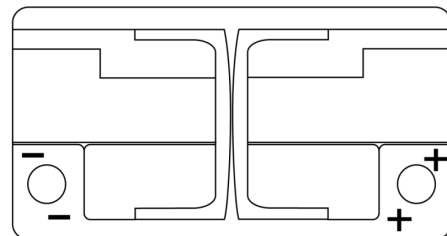

**Product overview**

Batteries for Cars

**Futura CA1050**

Part number	CA1050
Technology	Flooded
EAN/GTIN	3661024016971
Voltage	12 V
Capacity	105.0 Ah
CCA	850 A
Length	315 mm
Width	175 mm
Height	205 mm
Box size	LH4
Polarity	ETN 0
Terminal Type	EN taper post
Hold Down	B13
Weights (subject of variation)	23.10 kg

**Polarity**

**Terminal Type**

Positive Terminal

Negative Terminal

**Hold Down**

Design, features and specifications are subject to change without notice. We disclaim any representation or warranty, express or implied, concerning the data or recommendations, and in no event shall be liable for any loss or damage claimed to have arisen as a result. Some products may not be available in your local market.