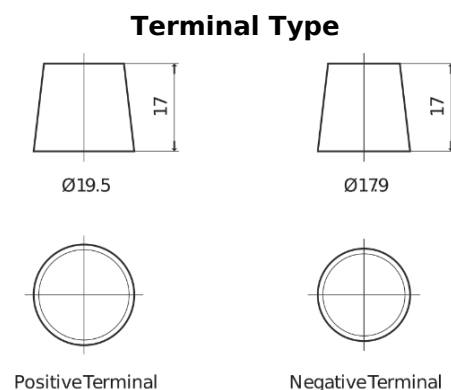

**Product overview**

Batteries for Marine and Leisure

**Equipment ET1600**

Part number	ET1600
Technology	Flooded
EAN/GTIN	3661024035873
Voltage	12 V
Capacity	230.0 Ah
Watt hour	1600 Wh
Length	518 mm
Width	274 mm
Height	240 mm
Box size	D06
Polarity	ETN 3
Terminal Type	EN taper post
Hold Down	B0
Weights (subject of variation)	64.80 kg