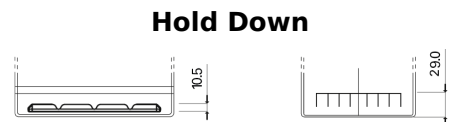

Product overview

Batteries for Cars

Premium EA754

Part number	EA754
Technology	Flooded
EAN/GTIN	3661024034166
Voltage	12 V
Capacity	75 Ah
CCA	630 A
Length	270 mm
Width	173 mm
Height	222 mm
Box size	D26
Polarity	ETN 0
Terminal Type	EN taper post
Hold Down	Korean B1+B6
Weights (subject of variation)	17.40 kg