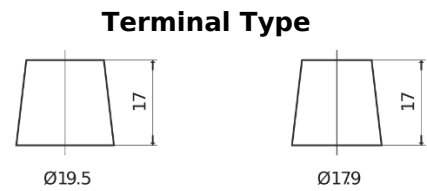

Product overview

Batteries for Cars

Premium EA754

Part number	EA754
Technology	Flooded
EAN/GTIN	3661024034166
Voltage	12 V
Capacity	75 Ah
CCA	630 A
Length	270 mm
Width	173 mm
Height	222 mm
Box size	D26
Polarity	ETN 0
Terminal Type	EN taper post
Hold Down	Korean B1+B6
Weights (subject of variation)	17.40 kg