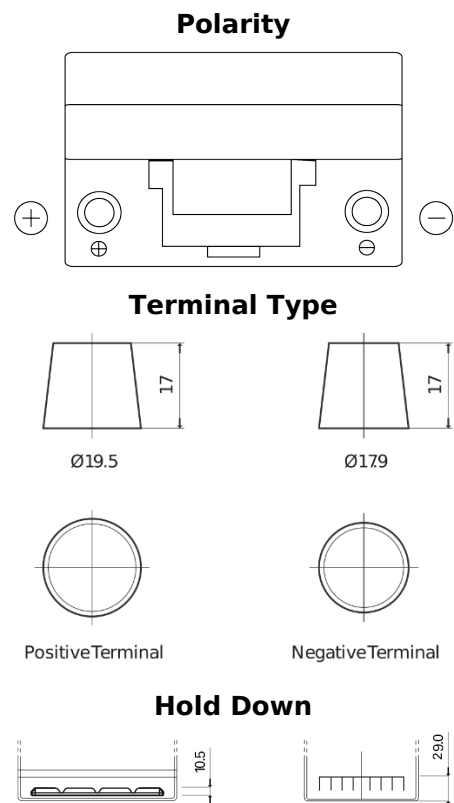

Product overview

Batteries for Cars

Formula FB705

Part number	FB705
Technology	Flooded
EAN/GTIN	3661024044448
Voltage	12 V
Capacity	70 Ah
CCA	540 A
Length	270 mm
Width	173 mm
Height	222 mm
Box size	D26
Polarity	ETN 1
Terminal Type	EN taper post
Hold Down	Korean B1+B6
Weights (subject of variation)	16.10 kg