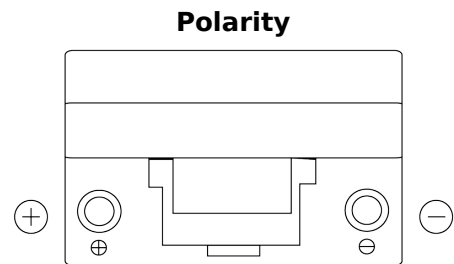

Product overview

Batteries for Cars

Formula FB705

Part number	FB705
Technology	Flooded
EAN/GTIN	3661024044448
Voltage	12 V
Capacity	70 Ah
CCA	540 A
Length	270 mm
Width	173 mm
Height	222 mm
Box size	D26
Polarity	ETN 1
Terminal Type	EN taper post
Hold Down	Korean B1+B6
Weights (subject of variation)	16.10 kg