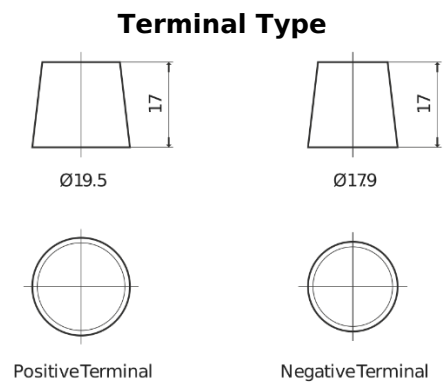

Product overview

Batteries for Cars

Formula FB705

Part number	FB705
Technology	Flooded
EAN/GTIN	3661024044448
Voltage	12 V
Capacity	70 Ah
CCA	540 A
Length	270 mm
Width	173 mm
Height	222 mm
Box size	D26
Polarity	ETN 1
Terminal Type	EN taper post
Hold Down	Korean B1+B6
Weights (subject of variation)	16.10 kg