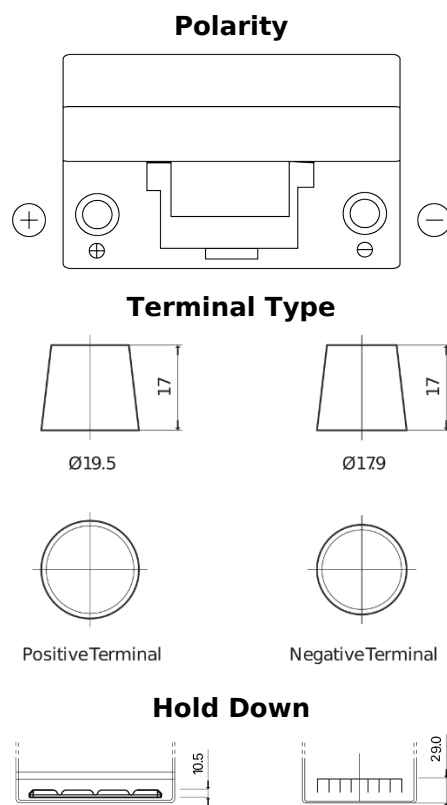

Product overview

Batteries for Cars

Excell EB705

Part number	EB705
Technology	Flooded
EAN/GTIN	3661024034449
Voltage	12 V
Capacity	70 Ah
CCA	540 A
Length	270 mm
Width	173 mm
Height	222 mm
Box size	D26
Polarity	ETN 1
Terminal Type	EN taper post
Hold Down	Korean B1+B6
Weights (subject of variation)	16.10 kg