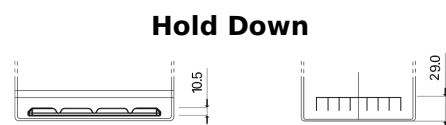

**Product overview**

Batteries for Cars

**Excell EB705**

Part number	EB705
Technology	Flooded
EAN/GTIN	3661024034449
Voltage	12 V
Capacity	70 Ah
CCA	540 A
Length	270 mm
Width	173 mm
Height	222 mm
Box size	D26
Polarity	ETN 1
Terminal Type	EN taper post
Hold Down	Korean B1+B6
Weights (subject of variation)	16.10 kg