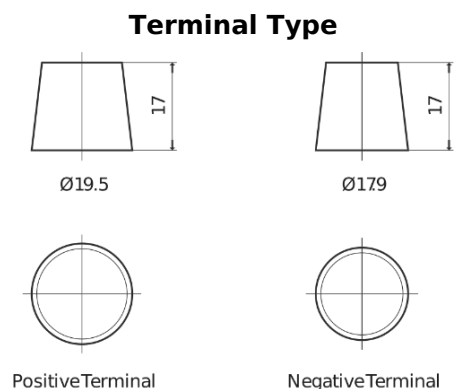

Product overview

Batteries for Marine and Leisure

Equipment GEL ES650

Part number	ES650
Technology	GEL
EAN/GTIN	3661024035842
Voltage	12 V
Capacity	56.0 Ah
Watt hour	650 Wh
Length	278 mm
Width	175 mm
Height	190 mm
Box size	L03
Polarity	ETN 0
Terminal Type	EN taper post
Hold Down	B13
Weights (subject of variation)	20.80 kg