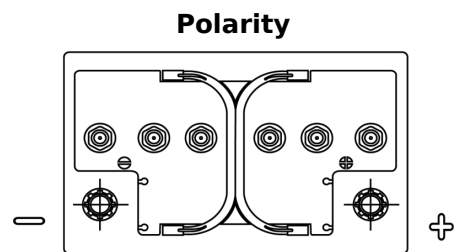

Product overview

Batteries for Marine and Leisure

Equipment GEL ES650

Part number	ES650
Technology	GEL
EAN/GTIN	3661024035842
Voltage	12 V
Capacity	56.0 Ah
Watt hour	650 Wh
Length	278 mm
Width	175 mm
Height	190 mm
Box size	L03
Polarity	ETN 0
Terminal Type	EN taper post
Hold Down	B13
Weights (subject of variation)	20.80 kg