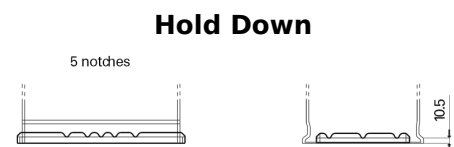

Product overview

Batteries for Marine and Leisure

Equipment GEL ES650

Part number	ES650
Technology	GEL
EAN/GTIN	3661024035842
Voltage	12 V
Capacity	56.0 Ah
Watt hour	650 Wh
Length	278 mm
Width	175 mm
Height	190 mm
Box size	L03
Polarity	ETN 0
Terminal Type	EN taper post
Hold Down	B13
Weights (subject of variation)	20.80 kg