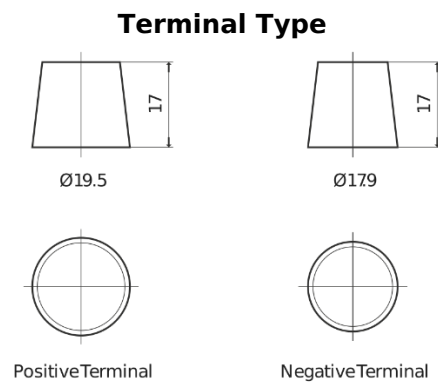

**Product overview**

Batteries for Cars

**Excell EB705**

Part number	EB705
Technology	Flooded
EAN/GTIN	3661024034449
Voltage	12 V
Capacity	70 Ah
CCA	540 A
Length	270 mm
Width	173 mm
Height	222 mm
Box size	D26
Polarity	ETN 1
Terminal Type	EN taper post
Hold Down	Korean B1+B6
Weights (subject of variation)	16.10 kg