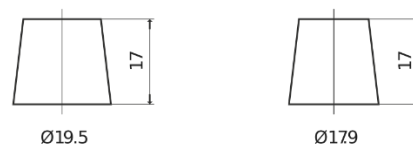

Terminal Type