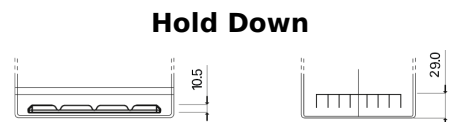

**Product overview**

Batteries for Cars

**Plus CB705**

Part number	CB705
Technology	Flooded
EAN/GTIN	3661024014441
Voltage	12 V
Capacity	70 Ah
CCA	540 A
Length	270 mm
Width	173 mm
Height	222 mm
Box size	D26
Polarity	ETN 1
Terminal Type	EN taper post
Hold Down	Korean B1+B6
Weights (subject of variation)	16.10 kg