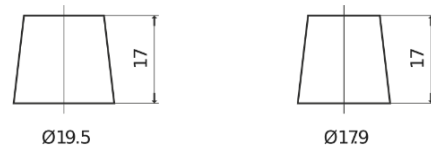

**Product overview**

Batteries for Cars

**Futura CA1000**

Part number	CA1000
Technology	Flooded
EAN/GTIN	3661024014250
Voltage	12 V
Capacity	100.0 Ah
CCA	900 A
Length	353 mm
Width	175 mm
Height	190 mm
Box size	L05
Polarity	ETN 0
Terminal Type	EN taper post
Hold Down	B13
Weights (subject of variation)	22.60 kg

**Polarity**

**Terminal Type**

Positive Terminal

Negative Terminal

**Hold Down**

Design, features and specifications are subject to change without notice. We disclaim any representation or warranty, express or implied, concerning the data or recommendations, and in no event shall be liable for any loss or damage claimed to have arisen as a result. Some products may not be available in your local market.