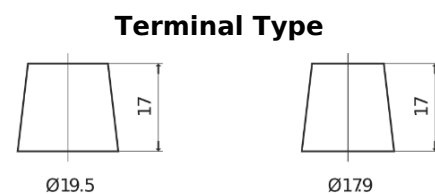

**Product overview**

Batteries for Marine and Leisure

**Equipment GEL ES2400**

|                                |               |
|--------------------------------|---------------|
| Part number                    | ES2400        |
| Technology                     | GEL           |
| EAN/GTIN                       | 3661024035750 |
| Voltage                        | 12 V          |
| Capacity                       | 210.0 Ah      |
| Watt hour                      | 2400 Wh       |
| Length                         | 518 mm        |
| Width                          | 274 mm        |
| Height                         | 240 mm        |
| Box size                       | D06           |
| Polarity                       | ETN 3         |
| Terminal Type                  | EN taper post |
| Hold Down                      | B0            |
| Weights (subject of variation) | 63.50 kg      |