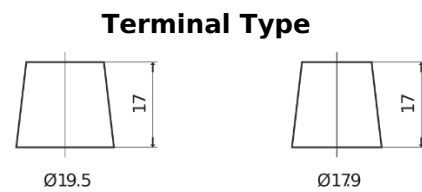

**Product overview**

Batteries for Marine and Leisure

**Equipment GEL ES2400**

Part number	ES2400
Technology	GEL
EAN/GTIN	3661024035750
Voltage	12 V
Capacity	210.0 Ah
Watt hour	2400 Wh
Length	518 mm
Width	274 mm
Height	240 mm
Box size	D06
Polarity	ETN 3
Terminal Type	EN taper post
Hold Down	B0
Weights (subject of variation)	63.50 kg