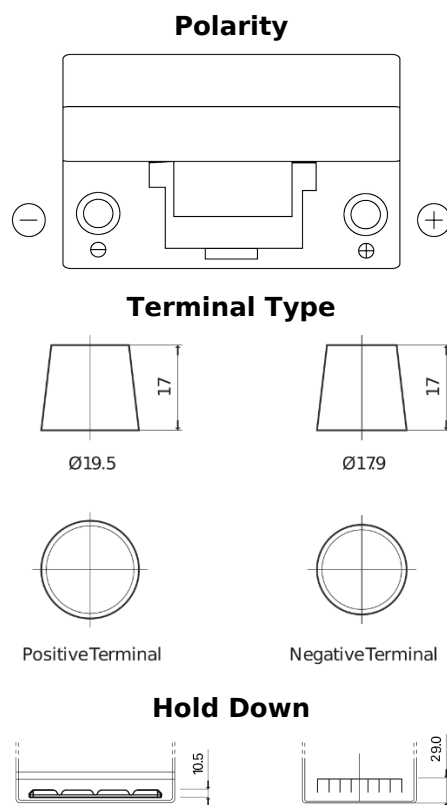

**Product overview**

Batteries for Cars

**Formula FB704**

Part number	FB704
Technology	Flooded
EAN/GTIN	3661024044431
Voltage	12 V
Capacity	70 Ah
CCA	540 A
Length	270 mm
Width	173 mm
Height	222 mm
Box size	D26
Polarity	ETN 0
Terminal Type	EN taper post
Hold Down	Korean B1+B6
Weights (subject of variation)	16.10 kg