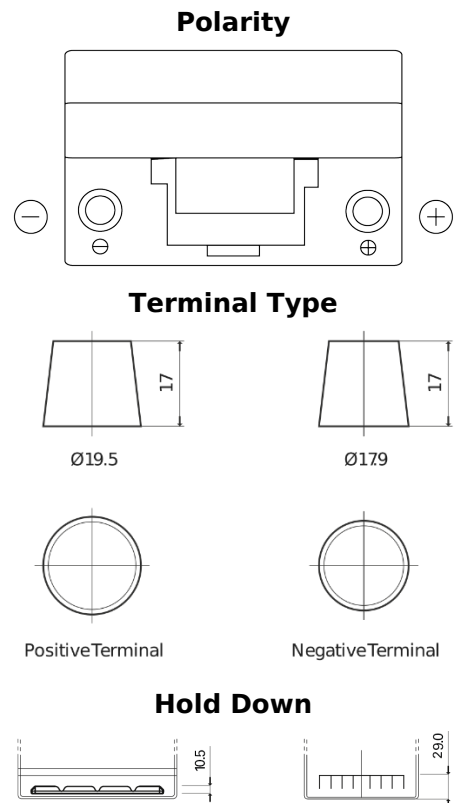

Product overview

Batteries for Cars

Formula FB704

Part number	FB704
Technology	Flooded
EAN/GTIN	3661024044431
Voltage	12 V
Capacity	70 Ah
CCA	540 A
Length	270 mm
Width	173 mm
Height	222 mm
Box size	D26
Polarity	ETN 0
Terminal Type	EN taper post
Hold Down	Korean B1+B6
Weights (subject of variation)	16.10 kg