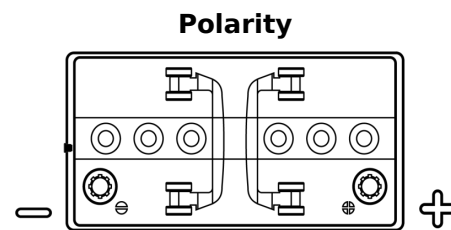

**Product overview**

Batteries for Marine and Leisure

**Equipment GEL ES1300**

Part number	ES1300
Technology	GEL
EAN/GTIN	3661024035781
Voltage	12 V
Capacity	120.0 Ah
Watt hour	1300 Wh
Length	345 mm
Width	171 mm
Height	283 mm
Box size	D03
Polarity	ETN 0
Terminal Type	EN taper post
Hold Down	B0
Weights (subject of variation)	37.50 kg