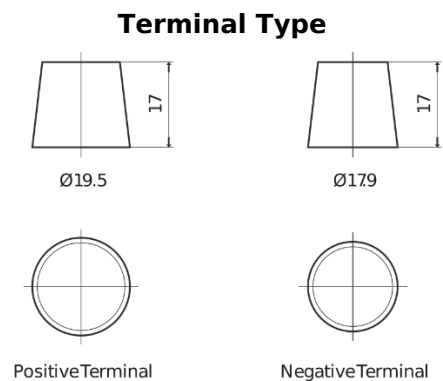

Product overview

Batteries for Cars

Excell EB704

Part number	EB704
Technology	Flooded
EAN/GTIN	3661024034432
Voltage	12 V
Capacity	70 Ah
CCA	540 A
Length	270 mm
Width	173 mm
Height	222 mm
Box size	D26
Polarity	ETN 0
Terminal Type	EN taper post
Hold Down	Korean B1+B6
Weights (subject of variation)	16.10 kg