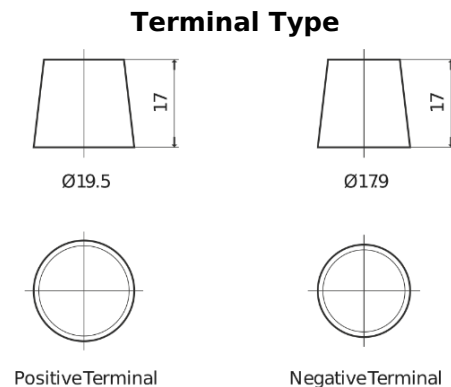

**Product overview**

Batteries for Marine and Leisure

**Equipment GEL ES1300**

Part number	ES1300
Technology	GEL
EAN/GTIN	3661024035781
Voltage	12 V
Capacity	120.0 Ah
Watt hour	1300 Wh
Length	345 mm
Width	171 mm
Height	283 mm
Box size	D03
Polarity	ETN 0
Terminal Type	EN taper post
Hold Down	B0
Weights (subject of variation)	37.50 kg