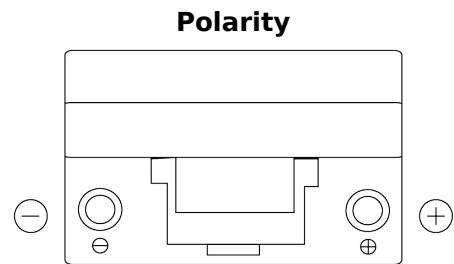

Product overview

Batteries for Cars

Excell EB704

Part number	EB704
Technology	Flooded
EAN/GTIN	3661024034432
Voltage	12 V
Capacity	70 Ah
CCA	540 A
Length	270 mm
Width	173 mm
Height	222 mm
Box size	D26
Polarity	ETN 0
Terminal Type	EN taper post
Hold Down	Korean B1+B6
Weights (subject of variation)	16.10 kg