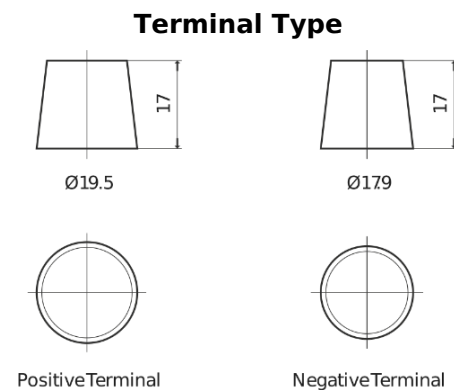

Product overview

Batteries for Marine and Leisure

Equipment GEL ES1200

Part number	ES1200
Technology	GEL
EAN/GTIN	3661024035798
Voltage	12 V
Capacity	110.0 Ah
Watt hour	1200 Wh
Length	284 mm
Width	267 mm
Height	226 mm
Box size	D07
Polarity	ETN 2
Terminal Type	EN taper post
Hold Down	B0
Weights (subject of variation)	37.50 kg