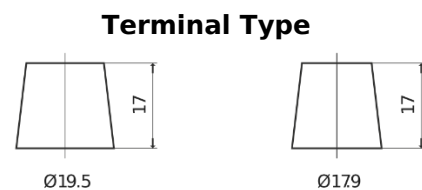

Product overview

Batteries for Marine and Leisure

Equipment GEL ES1200

Part number	ES1200
Technology	GEL
EAN/GTIN	3661024035798
Voltage	12 V
Capacity	110.0 Ah
Watt hour	1200 Wh
Length	284 mm
Width	267 mm
Height	226 mm
Box size	D07
Polarity	ETN 2
Terminal Type	EN taper post
Hold Down	B0
Weights (subject of variation)	37.50 kg