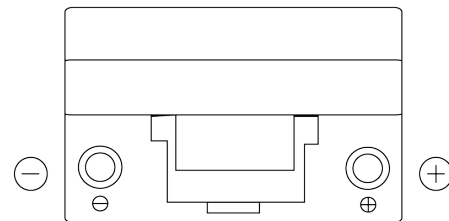

Product overview

Batteries for Cars

Power DB704

Part number	DB704
Technology	Flooded
EAN/GTIN	3661024024433
Voltage	12 V
Capacity	70 Ah
CCA	540 A
Length	270 mm
Width	173 mm
Height	222 mm
Box size	D26
Polarity	ETN 0
Terminal Type	EN taper post
Hold Down	Korean B1+B6
Weights (subject of variation)	16.10 kg

Polarity

Terminal Type

Hold Down

Design, features and specifications are subject to change without notice. We disclaim any representation or warranty, express or implied, concerning the data or recommendations, and in no event shall be liable for any loss or damage claimed to have arisen as a result. Some products may not be available in your local market.