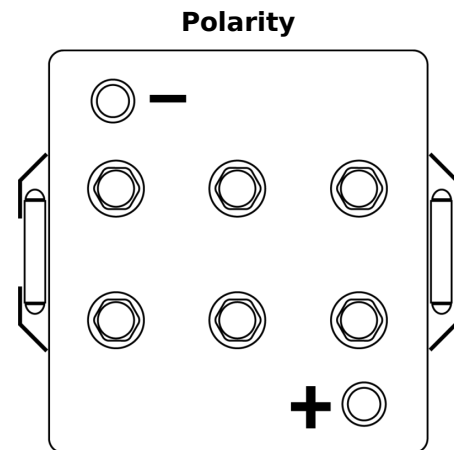

Product overview

Batteries for Marine and Leisure

Equipment GEL ES1200

Part number	ES1200
Technology	GEL
EAN/GTIN	3661024035798
Voltage	12 V
Capacity	110.0 Ah
Watt hour	1200 Wh
Length	284 mm
Width	267 mm
Height	226 mm
Box size	D07
Polarity	ETN 2
Terminal Type	EN taper post
Hold Down	B0
Weights (subject of variation)	37.50 kg