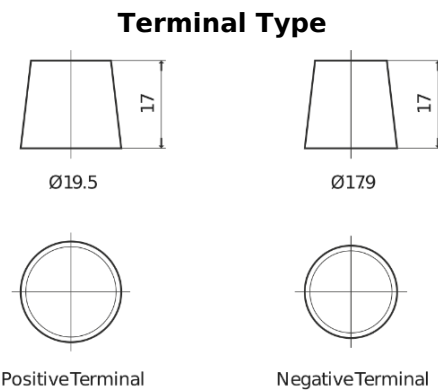

Product overview

Batteries for Marine and Leisure

Dual ER850

Part number	ER850
Technology	Flooded
EAN/GTIN	3661024037440
Voltage	12 V
Capacity	180.0 Ah
CCA	1000 A
Watt hour	850 Wh
Length	513 mm
Width	223 mm
Height	223 mm
Box size	D05
Polarity	ETN 3
Terminal Type	EN taper post
Hold Down	B0
Weights (subject of variation)	46.10 kg