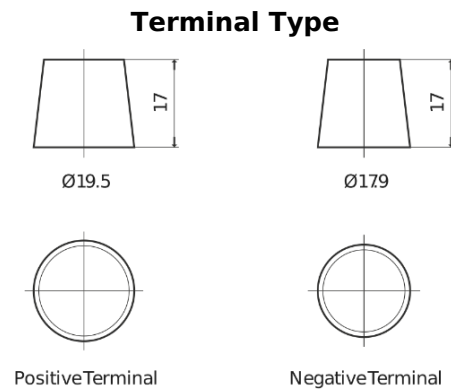

Product overview

Batteries for Marine and Leisure

Dual ER600

Part number	ER600
Technology	Flooded
EAN/GTIN	3661024037969
Voltage	12 V
Capacity	120.0 Ah
CCA	800 A
Length	349 mm
Width	175 mm
Height	285 mm
Box size	D03
Polarity	ETN 1
Terminal Type	EN taper post
Hold Down	B0
Weights (subject of variation)	31.40 kg