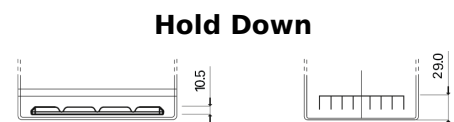

Product overview

Batteries for Marine and Leisure

Dual ER350

Part number	ER350
Technology	Flooded
EAN/GTIN	3661024036009
Voltage	12 V
Capacity	80 Ah
CCA	510 A
Watt hour	350 Wh
Length	270 mm
Width	173 mm
Height	222 mm
Box size	D26
Polarity	ETN 1
Terminal Type	EN taper post
Hold Down	Korean B1+B6
Weights (subject of variation)	17.40 kg