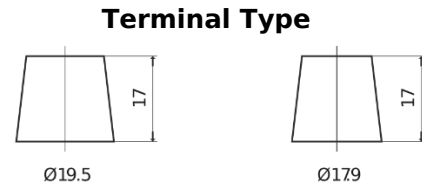

**Product overview**

Batteries for Marine and Leisure

**Dual ER550**

Part number	ER550
Technology	Flooded
EAN/GTIN	3661024035989
Voltage	12 V
Capacity	115.0 Ah
CCA	760 A
Watt hour	550 Wh
Length	349 mm
Width	175 mm
Height	235 mm
Box size	D02
Polarity	ETN 1
Terminal Type	EN taper post
Hold Down	B0
Weights (subject of variation)	27.80 kg