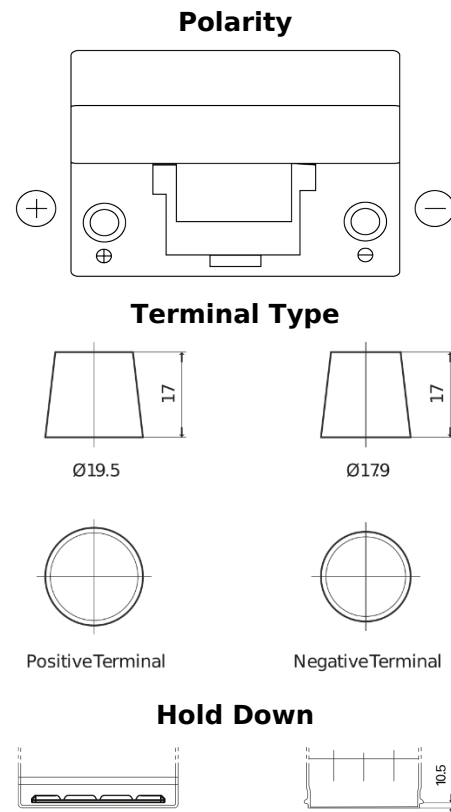

**Product overview**

Batteries for Marine and Leisure

**Dual ER450**

Part number	ER450
Technology	Flooded
EAN/GTIN	3661024035996
Voltage	12 V
Capacity	95.0 Ah
CCA	650 A
Watt hour	450 Wh
Length	306 mm
Width	173 mm
Height	222 mm
Box size	D31
Polarity	ETN 1
Terminal Type	EN taper post
Hold Down	Korean B1
Weights (subject of variation)	21.70 kg