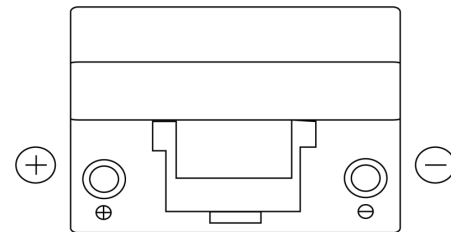

Product overview

Batteries for Marine and Leisure

Dual ER450

Part number	ER450
Technology	Flooded
EAN/GTIN	3661024035996
Voltage	12 V
Capacity	95.0 Ah
CCA	650 A
Watt hour	450 Wh
Length	306 mm
Width	173 mm
Height	222 mm
Box size	D31
Polarity	ETN 1
Terminal Type	EN taper post
Hold Down	Korean B1
Weights (subject of variation)	21.70 kg

Polarity

Terminal Type

Positive Terminal

Negative Terminal

Hold Down

Design, features and specifications are subject to change without notice. We disclaim any representation or warranty, express or implied, concerning the data or recommendations, and in no event shall be liable for any loss or damage claimed to have arisen as a result. Some products may not be available in your local market.