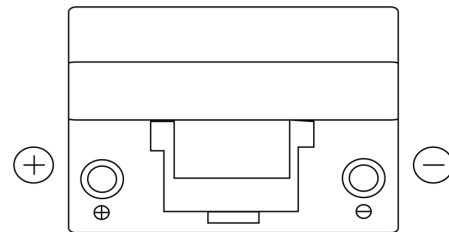

Product overview

Batteries for Marine and Leisure

Dual ER450

Part number	ER450
Technology	Flooded
EAN/GTIN	3661024035996
Voltage	12 V
Capacity	95.0 Ah
CCA	650 A
Watt hour	450 Wh
Length	306 mm
Width	173 mm
Height	222 mm
Box size	D31
Polarity	ETN 1
Terminal Type	EN taper post
Hold Down	Korean B1
Weights (subject of variation)	21.70 kg

Polarity

Terminal Type

Positive Terminal

Negative Terminal

Hold Down

Design, features and specifications are subject to change without notice. We disclaim any representation or warranty, express or implied, concerning the data or recommendations, and in no event shall be liable for any loss or damage claimed to have arisen as a result. Some products may not be available in your local market.