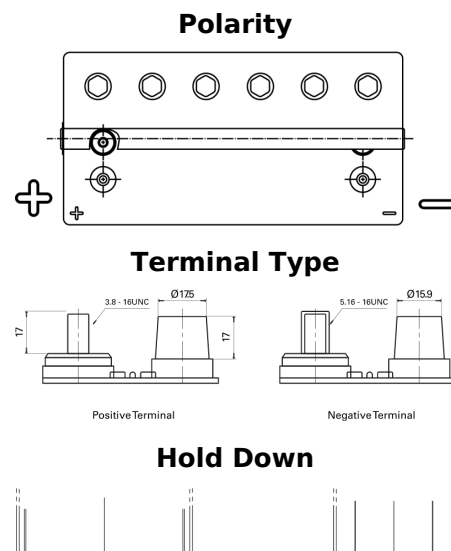

Product overview

Batteries for Marine and Leisure

Dual AGM EP900

Part number	EP900
Technology	AGM
EAN/GTIN	3661024035965
Voltage	12 V
Capacity	100.0 Ah
CCA	800 A
Watt hour	900 Wh
Length	330 mm
Width	173 mm
Height	240 mm
Box size	G31
Polarity	ETN 1
Terminal Type	SAE M 3/8"- 5/16" taper&stud
Hold Down	B0
Weights (subject of variation)	31.00 kg