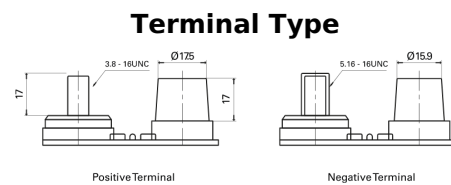

Product overview

Batteries for Marine and Leisure

Dual AGM EP900

Part number	EP900
Technology	AGM
EAN/GTIN	3661024035965
Voltage	12 V
Capacity	100.0 Ah
CCA	800 A
Watt hour	900 Wh
Length	330 mm
Width	173 mm
Height	240 mm
Box size	G31
Polarity	ETN 1
Terminal Type	SAE M 3/8"- 5/16" taper&stud
Hold Down	B0
Weights (subject of variation)	31.00 kg