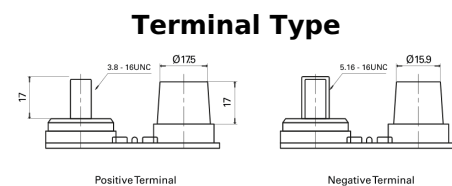

Product overview

Batteries for Marine and Leisure

Dual AGM EP900

Part number	EP900
Technology	AGM
EAN/GTIN	3661024035965
Voltage	12 V
Capacity	100.0 Ah
CCA	800 A
Watt hour	900 Wh
Length	330 mm
Width	173 mm
Height	240 mm
Box size	G31
Polarity	ETN 1
Terminal Type	SAE M 3/8" - 5/16" taper&stud
Hold Down	B0
Weights (subject of variation)	31.00 kg