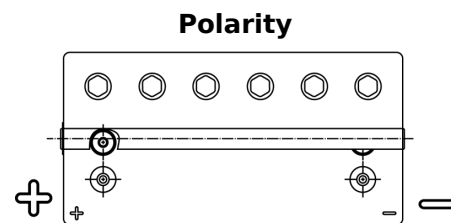

Product overview

Batteries for Marine and Leisure

Dual AGM EP900

Part number	EP900
Technology	AGM
EAN/GTIN	3661024035965
Voltage	12 V
Capacity	100.0 Ah
CCA	800 A
Watt hour	900 Wh
Length	330 mm
Width	173 mm
Height	240 mm
Box size	G31
Polarity	ETN 1
Terminal Type	SAE M 3/8"- 5/16" taper&stud
Hold Down	B0
Weights (subject of variation)	31.00 kg