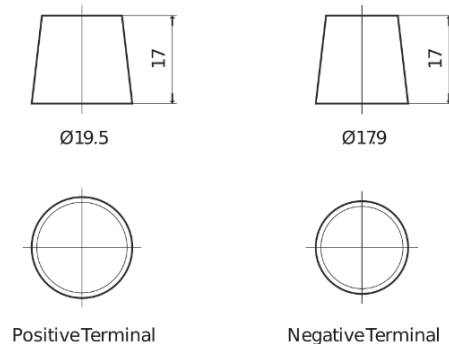

Product overview

Batteries for Marine and Leisure

Dual AGM EP800

Part number	EP800
Technology	AGM
EAN/GTIN	3661024036535
Voltage	12 V
Capacity	95.0 Ah
CCA	850 A
Watt hour	800 Wh
Length	353 mm
Width	175 mm
Height	190 mm
Box size	L05
Polarity	ETN 0
Terminal Type	EN taper post
Hold Down	B13
Weights (subject of variation)	26.10 kg

Polarity

Terminal Type

Hold Down

Design, features and specifications are subject to change without notice. We disclaim any representation or warranty, express or implied, concerning the data or recommendations, and in no event shall be liable for any loss or damage claimed to have arisen as a result. Some products may not be available in your local market.