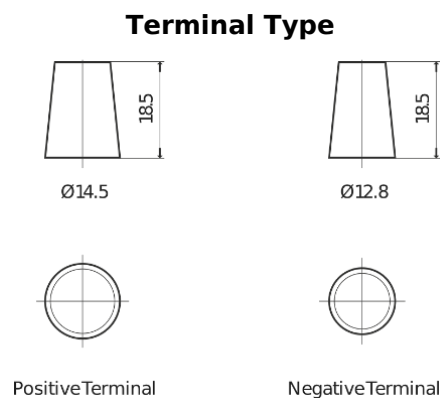

Product overview

Batteries for Cars

Excell EB456

Part number	EB456
Technology	Flooded
EAN/GTIN	3661024034357
Voltage	12 V
Capacity	45 Ah
CCA	330 A
Length	237 mm
Width	127 mm
Height	227 mm
Box size	B24
Polarity	ETN 0
Terminal Type	JIS taper post
Hold Down	B0
Weights (subject of variation)	11.40 kg