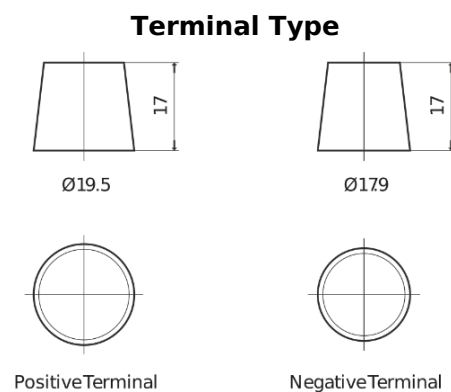

**Product overview**

Batteries for Marine and Leisure

**Dual AGM EP2100**

Part number	EP2100
Technology	AGM
EAN/GTIN	3661024035934
Voltage	12 V
Capacity	240.0 Ah
CCA	1200 A
Watt hour	2100 Wh
Length	518 mm
Width	274 mm
Height	240 mm
Box size	D06
Polarity	ETN 3
Terminal Type	EN taper post
Hold Down	B0
Weights (subject of variation)	70.00 kg