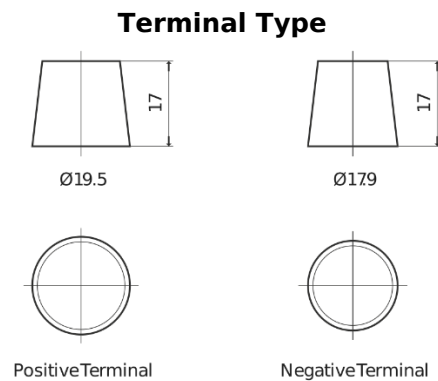

Product overview

Batteries for Marine and Leisure

Dual AGM EP2100

Part number	EP2100
Technology	AGM
EAN/GTIN	3661024035934
Voltage	12 V
Capacity	240.0 Ah
CCA	1200 A
Watt hour	2100 Wh
Length	518 mm
Width	274 mm
Height	240 mm
Box size	D06
Polarity	ETN 3
Terminal Type	EN taper post
Hold Down	B0
Weights (subject of variation)	70.00 kg