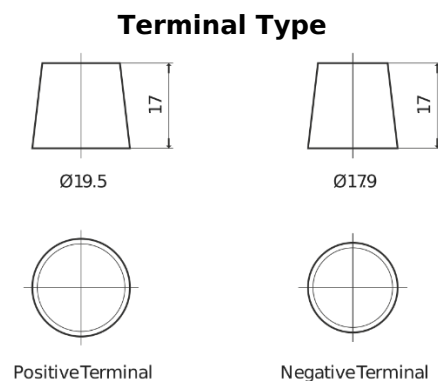

Product overview

Batteries for Marine and Leisure

Start EN900

Part number	EN900
Technology	Flooded
EAN/GTIN	3661024036061
Voltage	12 V
Capacity	140.0 Ah
CCA	800 A
MCA	900
Length	513 mm
Width	189 mm
Height	223 mm
Box size	D04
Polarity	ETN 3
Terminal Type	EN taper post
Hold Down	B0
Weights (subject of variation)	34.10 kg