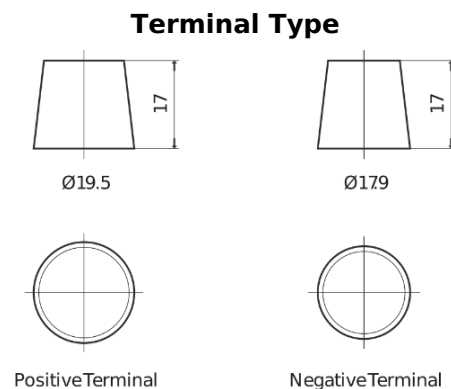

Product overview

Batteries for Marine and Leisure

Start EN900

Part number	EN900
Technology	Flooded
EAN/GTIN	3661024036061
Voltage	12 V
Capacity	140.0 Ah
CCA	800 A
MCA	900
Length	513 mm
Width	189 mm
Height	223 mm
Box size	D04
Polarity	ETN 3
Terminal Type	EN taper post
Hold Down	B0
Weights (subject of variation)	34.10 kg