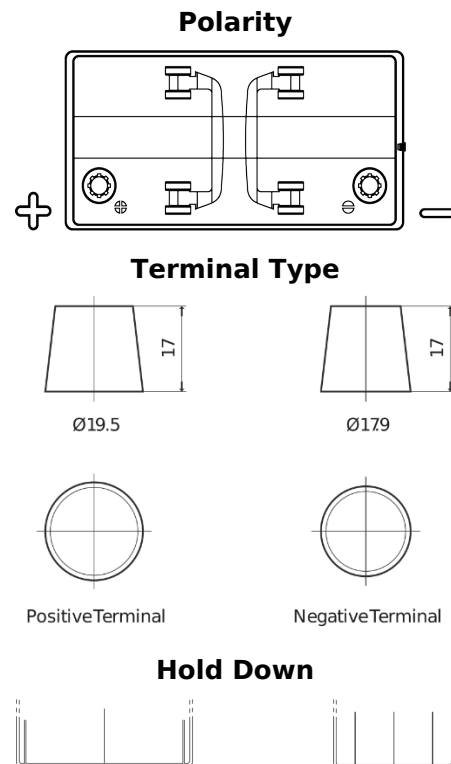

Product overview

Batteries for Marine and Leisure

Start EN850

Part number	EN850
Technology	Flooded
EAN/GTIN	3661024036078
Voltage	12 V
Capacity	110.0 Ah
CCA	750 A
MCA	850
Length	349 mm
Width	175 mm
Height	235 mm
Box size	D02
Polarity	ETN 1
Terminal Type	EN taper post
Hold Down	B0
Weights (subject of variation)	25.40 kg