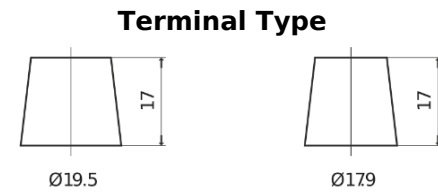

Product overview

Batteries for Marine and Leisure

Start EN850

Part number	EN850
Technology	Flooded
EAN/GTIN	3661024036078
Voltage	12 V
Capacity	110.0 Ah
CCA	750 A
MCA	850
Length	349 mm
Width	175 mm
Height	235 mm
Box size	D02
Polarity	ETN 1
Terminal Type	EN taper post
Hold Down	B0
Weights (subject of variation)	25.40 kg