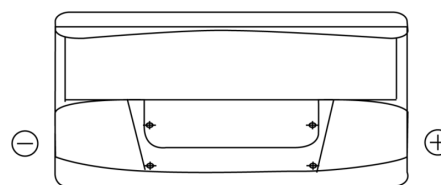

**Product overview**

Batteries for Marine and Leisure

**Start EN800**

Part number	EN800
Technology	Flooded
EAN/GTIN	3661024036351
Voltage	12 V
Capacity	90.0 Ah
CCA	720 A
MCA	800
Length	353 mm
Width	175 mm
Height	190 mm
Box size	L05
Polarity	ETN 0
Terminal Type	EN taper post
Hold Down	B13
Weights (subject of variation)	20.50 kg

**Polarity**

**Terminal Type**

Positive Terminal

Negative Terminal

**Hold Down**

Design, features and specifications are subject to change without notice. We disclaim any representation or warranty, express or implied, concerning the data or recommendations, and in no event shall be liable for any loss or damage claimed to have arisen as a result. Some products may not be available in your local market.