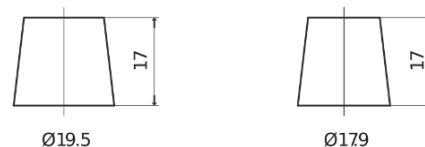

**Product overview**

Batteries for Marine and Leisure

**Start EN800**

Part number	EN800
Technology	Flooded
EAN/GTIN	3661024036351
Voltage	12 V
Capacity	90.0 Ah
CCA	720 A
MCA	800
Length	353 mm
Width	175 mm
Height	190 mm
Box size	L05
Polarity	ETN 0
Terminal Type	EN taper post
Hold Down	B13
Weights (subject of variation)	20.50 kg

**Polarity**

**Terminal Type**

Positive Terminal

Negative Terminal

**Hold Down**

Design, features and specifications are subject to change without notice. We disclaim any representation or warranty, express or implied, concerning the data or recommendations, and in no event shall be liable for any loss or damage claimed to have arisen as a result. Some products may not be available in your local market.