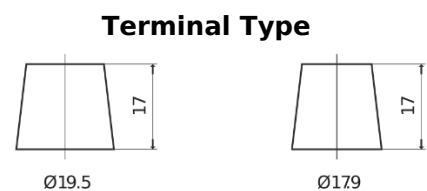

Product overview

Batteries for Cars

Technica TB605

Part number	TB605
Technology	Flooded
EAN/GTIN	3661024054423
Voltage	12 V
Capacity	60 Ah
CCA	480 A
Length	230 mm
Width	173 mm
Height	222 mm
Box size	D23
Polarity	ETN 1
Terminal Type	EN taper post
Hold Down	Korean B1
Weights (subject of variation)	14.60 kg