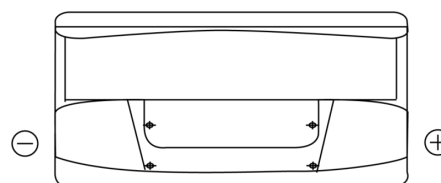

Product overview

Batteries for Marine and Leisure

Start EN800

Part number	EN800
Technology	Flooded
EAN/GTIN	3661024036351
Voltage	12 V
Capacity	90.0 Ah
CCA	720 A
MCA	800
Length	353 mm
Width	175 mm
Height	190 mm
Box size	L05
Polarity	ETN 0
Terminal Type	EN taper post
Hold Down	B13
Weights (subject of variation)	20.50 kg

Polarity

Terminal Type

Positive Terminal

Negative Terminal

Hold Down

Design, features and specifications are subject to change without notice. We disclaim any representation or warranty, express or implied, concerning the data or recommendations, and in no event shall be liable for any loss or damage claimed to have arisen as a result. Some products may not be available in your local market.