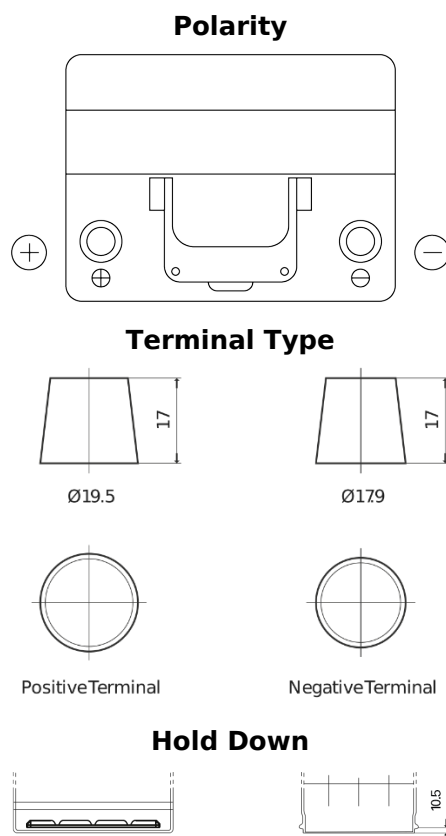

Product overview

Batteries for Cars

Formula FB605

Part number	FB605
Technology	Flooded
EAN/GTIN	3661024044424
Voltage	12 V
Capacity	60 Ah
CCA	480 A
Length	230 mm
Width	173 mm
Height	222 mm
Box size	D23
Polarity	ETN 1
Terminal Type	EN taper post
Hold Down	Korean B1
Weights (subject of variation)	14.60 kg