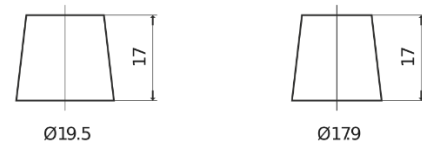

**Product overview**

Batteries for Marine and Leisure

**Start EN750**

Part number	EN750
Technology	Flooded
EAN/GTIN	3661024036085
Voltage	12 V
Capacity	74.0 Ah
CCA	680 A
MCA	750
Length	278 mm
Width	175 mm
Height	190 mm
Box size	L03
Polarity	ETN 0
Terminal Type	EN taper post
Hold Down	B13
Weights (subject of variation)	16.60 kg

**Polarity**

**Terminal Type**

Positive Terminal

Negative Terminal

**Hold Down**

Design, features and specifications are subject to change without notice. We disclaim any representation or warranty, express or implied, concerning the data or recommendations, and in no event shall be liable for any loss or damage claimed to have arisen as a result. Some products may not be available in your local market.