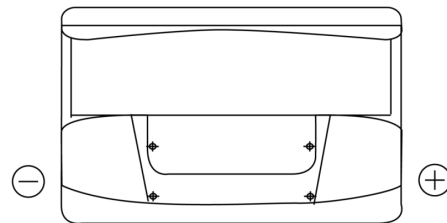

Product overview

Batteries for Marine and Leisure

Start EN750

Part number	EN750
Technology	Flooded
EAN/GTIN	3661024036085
Voltage	12 V
Capacity	74.0 Ah
CCA	680 A
MCA	750
Length	278 mm
Width	175 mm
Height	190 mm
Box size	L03
Polarity	ETN 0
Terminal Type	EN taper post
Hold Down	B13
Weights (subject of variation)	16.60 kg

Polarity

Terminal Type

Positive Terminal

Negative Terminal

Hold Down

Design, features and specifications are subject to change without notice. We disclaim any representation or warranty, express or implied, concerning the data or recommendations, and in no event shall be liable for any loss or damage claimed to have arisen as a result. Some products may not be available in your local market.