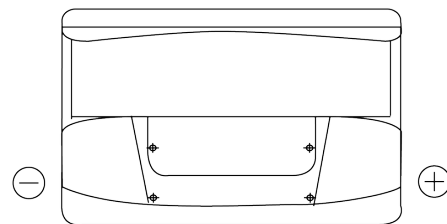

**Product overview**

Batteries for Marine and Leisure

**Start EN750**

Part number	EN750
Technology	Flooded
EAN/GTIN	3661024036085
Voltage	12 V
Capacity	74.0 Ah
CCA	680 A
MCA	750
Length	278 mm
Width	175 mm
Height	190 mm
Box size	L03
Polarity	ETN 0
Terminal Type	EN taper post
Hold Down	B13
Weights (subject of variation)	16.60 kg

**Polarity**

**Terminal Type**

Positive Terminal

Negative Terminal

**Hold Down**

Design, features and specifications are subject to change without notice. We disclaim any representation or warranty, express or implied, concerning the data or recommendations, and in no event shall be liable for any loss or damage claimed to have arisen as a result. Some products may not be available in your local market.