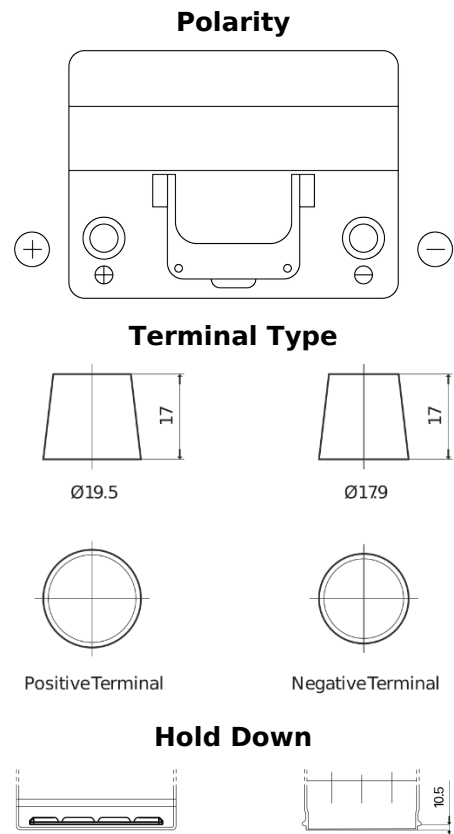

Product overview

Batteries for Cars

Plus CB605

Part number	CB605
Technology	Flooded
EAN/GTIN	3661024014427
Voltage	12 V
Capacity	60 Ah
CCA	480 A
Length	230 mm
Width	173 mm
Height	222 mm
Box size	D23
Polarity	ETN 1
Terminal Type	EN taper post
Hold Down	Korean B1
Weights (subject of variation)	14.60 kg