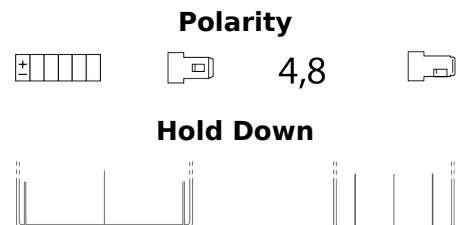

**Product overview**

Batteries for Motorcycles, ATVs, Snowmobiles, Garden

**AGM Ready AGM12-7F**

Part number	AGM12-7F
Technology	AGM
EAN/GTIN	3661024036306
Voltage	12 V
Capacity	7.0 Ah
CCA	85 A
Length	150 mm
Width	65 mm
Height	95 mm
Box size	C50
Polarity	ETN 3
Terminal Type	Faston S (4,8)
Hold Down	B0
Weights (subject of variation)	2.50 kg