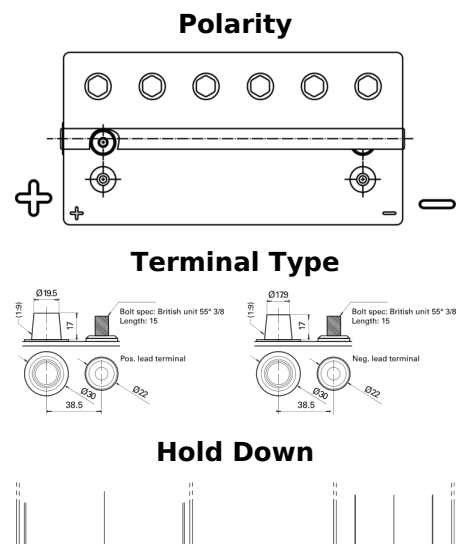

Product overview

Batteries for Marine and Leisure

Start AGM EM960

Part number	EM960
Technology	AGM
EAN/GTIN	3661024036016
Voltage	12 V
Capacity	100.0 Ah
CCA	800 A
MCA	960
Length	330 mm
Width	173 mm
Height	240 mm
Box size	G31
Polarity	ETN 1
Terminal Type	SAE M 3/8" taper&stud
Hold Down	B0
Weights (subject of variation)	31.00 kg