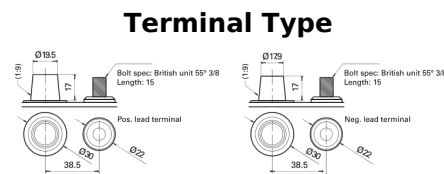

Product overview

Batteries for Marine and Leisure

Start AGM EM960

Part number	EM960
Technology	AGM
EAN/GTIN	3661024036016
Voltage	12 V
Capacity	100.0 Ah
CCA	800 A
MCA	960
Length	330 mm
Width	173 mm
Height	240 mm
Box size	G31
Polarity	ETN 1
Terminal Type	SAE M 3/8" taper&stud
Hold Down	B0
Weights (subject of variation)	31.00 kg