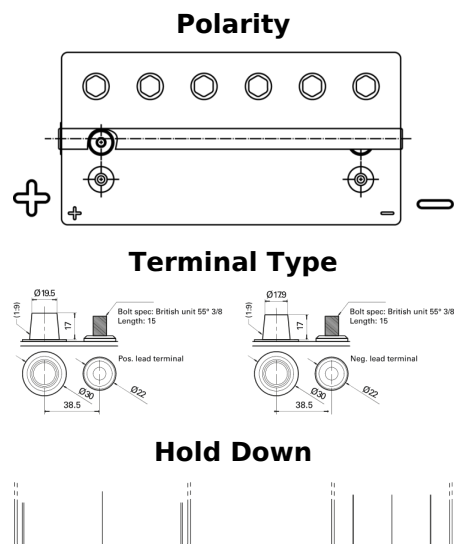

Product overview

Batteries for Marine and Leisure

Start AGM EM960

Part number	EM960
Technology	AGM
EAN/GTIN	3661024036016
Voltage	12 V
Capacity	100.0 Ah
CCA	800 A
MCA	960
Length	330 mm
Width	173 mm
Height	240 mm
Box size	G31
Polarity	ETN 1
Terminal Type	SAE M 3/8" taper&stud
Hold Down	B0
Weights (subject of variation)	31.00 kg