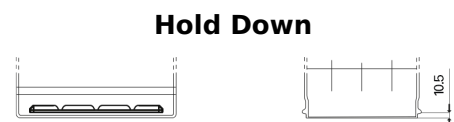

Product overview

Batteries for Cars

Technica TB604

Part number	TB604
Technology	Flooded
EAN/GTIN	3661024054416
Voltage	12 V
Capacity	60 Ah
CCA	480 A
Length	230 mm
Width	173 mm
Height	222 mm
Box size	D23
Polarity	ETN 0
Terminal Type	EN taper post
Hold Down	Korean B1
Weights (subject of variation)	14.60 kg