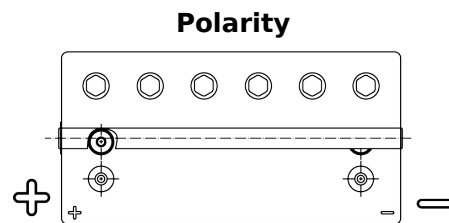

Product overview

Batteries for Marine and Leisure

Start AGM EM960

Part number	EM960
Technology	AGM
EAN/GTIN	3661024036016
Voltage	12 V
Capacity	100.0 Ah
CCA	800 A
MCA	960
Length	330 mm
Width	173 mm
Height	240 mm
Box size	G31
Polarity	ETN 1
Terminal Type	SAE M 3/8" taper&stud
Hold Down	B0
Weights (subject of variation)	31.00 kg