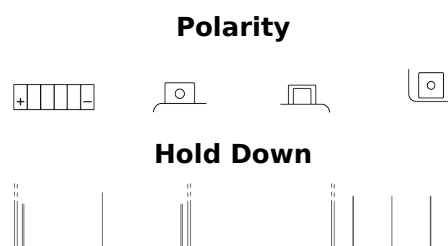

Product overview

Batteries for Motorcycles, ATVs, Snowmobiles, Garden

Li-Ion ELTX14H

Part number	ELTX14H
Technology	Li-Ion
EAN/GTIN	3661024036801
Voltage	12 V
Capacity	4.0 Ah
CCA	240 A
Watt hour	48 Wh
Length	150 mm
Width	90 mm
Height	95 mm
Box size	C53
Polarity	ETN 1
Terminal Type	M12
Hold Down	B0
Weights (subject of variation)	0.90 kg