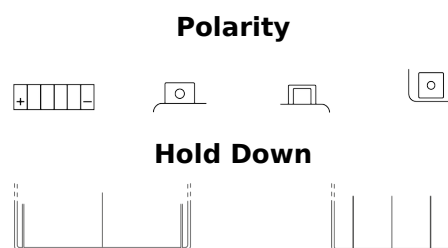

Product overview

Batteries for Motorcycles, ATVs, Snowmobiles, Garden

Li-Ion ELTX12

Part number	ELTX12
Technology	Li-Ion
EAN/GTIN	3661024036832
Voltage	12 V
Capacity	3.5 Ah
CCA	210 A
Watt hour	42 Wh
Length	150 mm
Width	90 mm
Height	95 mm
Box size	C53
Polarity	ETN 1
Terminal Type	M12
Hold Down	B0
Weights (subject of variation)	0.80 kg