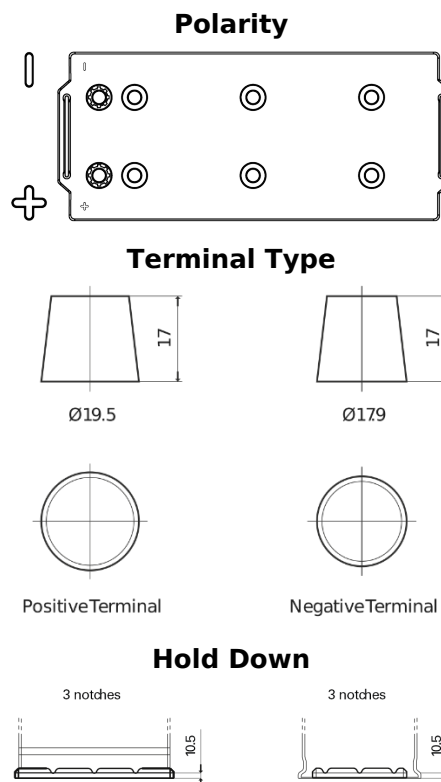

**Product overview**

Batteries for Trucks, Buses, Construction, Agriculture

**StartPRO TG1806**

Part number	TG1806
Technology	Flooded
EAN/GTIN	3661024055505
Voltage	12 V
Capacity	180 Ah
CCA	1000 A
Length	510 mm
Width	218 mm
Height	225 mm
Box size	D09
Polarity	ETN 4
Terminal Type	EN taper post
Hold Down	B3
Weights (subject of variation)	43.00 kg