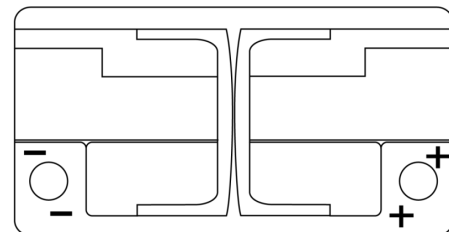

Product overview

Batteries for Cars

EFB EL800

Part number	EL800
Technology	EFB
EAN/GTIN	3661024035705
Voltage	12 V
Capacity	80.0 Ah
CCA	800 A
Length	315 mm
Width	175 mm
Height	190 mm
Box size	L04
Polarity	ETN 0
Terminal Type	EN taper post
Hold Down	B13
Weights (subject of variation)	22.10 kg

Polarity

Terminal Type

Positive Terminal

Negative Terminal

Hold Down

Design, features and specifications are subject to change without notice. We disclaim any representation or warranty, express or implied, concerning the data or recommendations, and in no event shall be liable for any loss or damage claimed to have arisen as a result. Some products may not be available in your local market.