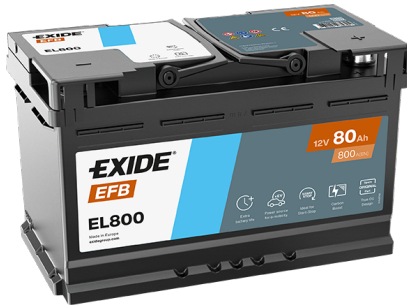

Product overview

Batteries for Cars

EFB EL800

Part number	EL800
Technology	EFB
EAN/GTIN	3661024035705
Voltage	12 V
Capacity	80.0 Ah
CCA	800 A
Length	315 mm
Width	175 mm
Height	190 mm
Box size	L04
Polarity	ETN 0
Terminal Type	EN taper post
Hold Down	B13
Weights (subject of variation)	22.10 kg