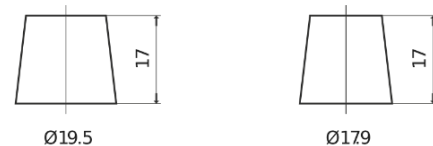

**Product overview**

Batteries for Cars

**EFB EL700**

Part number	EL700
Technology	EFB
EAN/GTIN	3661024035699
Voltage	12 V
Capacity	70.0 Ah
CCA	760 A
Length	278 mm
Width	175 mm
Height	190 mm
Box size	L03
Polarity	ETN 0
Terminal Type	EN taper post
Hold Down	B13
Weights (subject of variation)	19.30 kg

**Polarity**

**Terminal Type**

Positive Terminal

Negative Terminal

**Hold Down**

Design, features and specifications are subject to change without notice. We disclaim any representation or warranty, express or implied, concerning the data or recommendations, and in no event shall be liable for any loss or damage claimed to have arisen as a result. Some products may not be available in your local market.