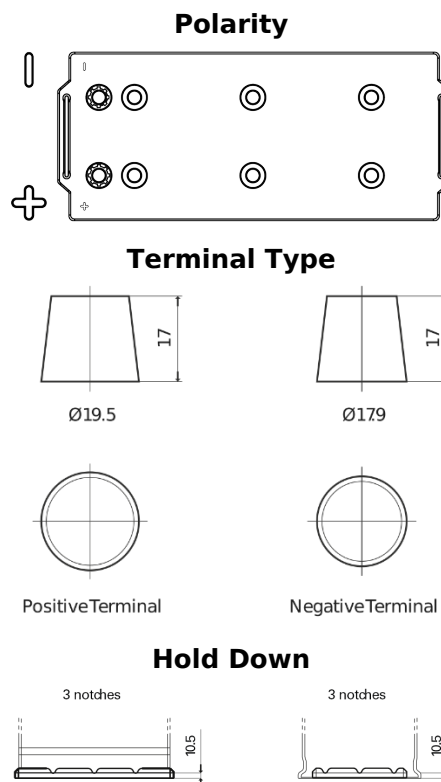

Product overview

Batteries for Trucks, Buses, Construction, Agriculture

StartPRO TG1406

Part number	TG1406
Technology	Flooded
EAN/GTIN	3661024055499
Voltage	12 V
Capacity	140 Ah
CCA	800 A
Length	510 mm
Width	175 mm
Height	225 mm
Box size	D08
Polarity	ETN 4
Terminal Type	EN taper post
Hold Down	B3
Weights (subject of variation)	33.50 kg