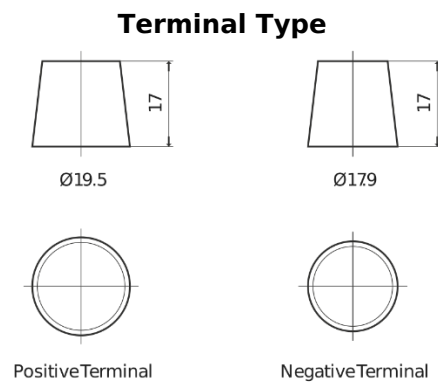

Product overview

Batteries for Trucks, Buses, Construction, Agriculture

StartPRO EG1406

Part number	EG1406
Technology	Flooded
EAN/GTIN	3661024035491
Voltage	12 V
Capacity	140 Ah
CCA	800 A
Length	510 mm
Width	175 mm
Height	225 mm
Box size	D08
Polarity	ETN 4
Terminal Type	EN taper post
Hold Down	B3
Weights (subject of variation)	33.50 kg