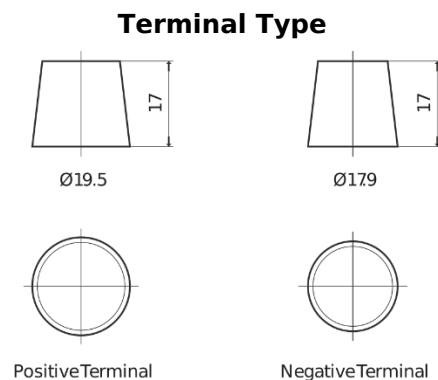

**Product overview**

Batteries for Trucks, Buses, Construction, Agriculture

**StartPRO DG1406**

Part number	DG1406
Technology	Flooded
EAN/GTIN	3661024025492
Voltage	12 V
Capacity	140 Ah
CCA	800 A
Length	510 mm
Width	175 mm
Height	225 mm
Box size	D08
Polarity	ETN 4
Terminal Type	EN taper post
Hold Down	B3
Weights (subject of variation)	33.50 kg