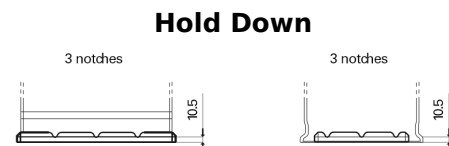

**Product overview**

Batteries for Trucks, Buses, Construction, Agriculture

**StartPRO DG1406**

Part number	DG1406
Technology	Flooded
EAN/GTIN	3661024025492
Voltage	12 V
Capacity	140 Ah
CCA	800 A
Length	510 mm
Width	175 mm
Height	225 mm
Box size	D08
Polarity	ETN 4
Terminal Type	EN taper post
Hold Down	B3
Weights (subject of variation)	33.50 kg