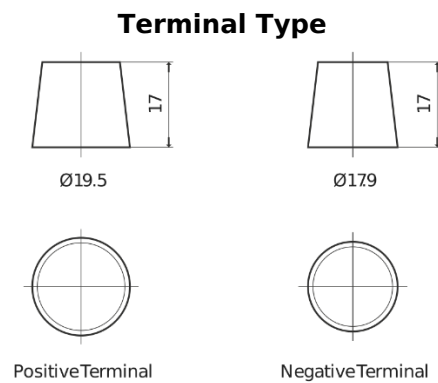

**Product overview**

Batteries for Trucks, Buses, Construction, Agriculture

**StartPRO FG1206**

Part number	FG1206
Technology	Flooded
EAN/GTIN	3661024046565
Voltage	12 V
Capacity	120 Ah
CCA	680 A
Length	510 mm
Width	175 mm
Height	225 mm
Box size	D08
Polarity	ETN 4
Terminal Type	EN taper post
Hold Down	B3
Weights (subject of variation)	31.80 kg