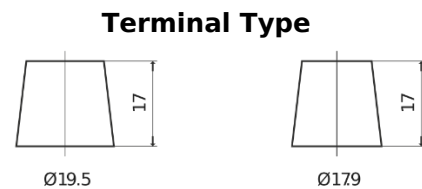

**Product overview**

Batteries for Trucks, Buses, Construction, Agriculture

**PowerPRO TF2353**

Part number	TF2353
Technology	Flooded
EAN/GTIN	3661024055321
Voltage	12 V
Capacity	235 Ah
CCA	1300 A
Length	518 mm
Width	274 mm
Height	240 mm
Box size	D06
Polarity	ETN 3
Terminal Type	EN taper post
Hold Down	B0
Weights (subject of variation)	56.30 kg