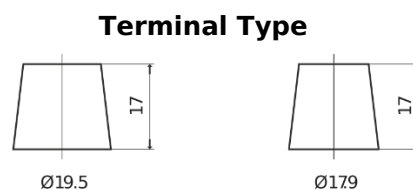

Product overview

Batteries for Trucks, Buses, Construction, Agriculture

PowerPRO FF2353

Part number	FF2353
Technology	Flooded
EAN/GTIN	3661024045322
Voltage	12 V
Capacity	235 Ah
CCA	1300 A
Length	518 mm
Width	274 mm
Height	240 mm
Box size	D06
Polarity	ETN 3
Terminal Type	EN taper post
Hold Down	B0
Weights (subject of variation)	56.30 kg