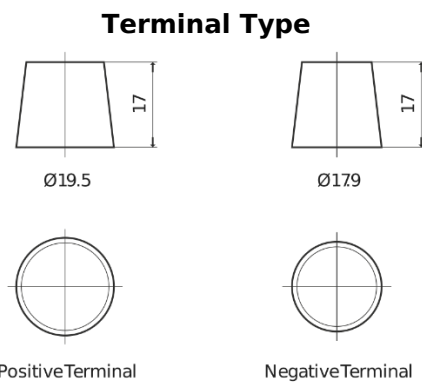

Product overview

Batteries for Trucks, Buses, Construction, Agriculture

StartPRO TG2254

Part number	TG2254
Technology	Flooded
EAN/GTIN	3661024057448
Voltage	12 V
Capacity	225 Ah
CCA	1200 A
Length	518 mm
Width	274 mm
Height	240 mm
Box size	D06
Polarity	ETN 4
Terminal Type	EN taper post
Hold Down	B0
Weights (subject of variation)	54.90 kg