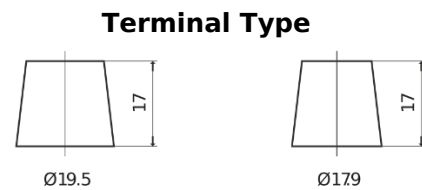

**Product overview**

Batteries for Trucks, Buses, Construction, Agriculture

**StartPRO EG2254**

Part number	EG2254
Technology	Flooded
EAN/GTIN	3661024037556
Voltage	12 V
Capacity	225 Ah
CCA	1200 A
Length	518 mm
Width	274 mm
Height	240 mm
Box size	D06
Polarity	ETN 4
Terminal Type	EN taper post
Hold Down	B0
Weights (subject of variation)	54.90 kg