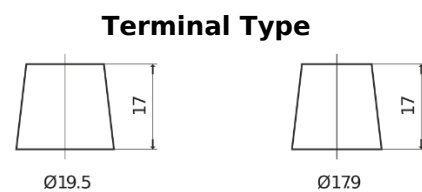

**Product overview**

Batteries for Trucks, Buses, Construction, Agriculture

**StartPRO FG2253**

Part number	FG2253
Technology	Flooded
EAN/GTIN	3661024047241
Voltage	12 V
Capacity	225 Ah
CCA	1200 A
Length	518 mm
Width	274 mm
Height	240 mm
Box size	D06
Polarity	ETN 3
Terminal Type	EN taper post
Hold Down	B0
Weights (subject of variation)	54.90 kg