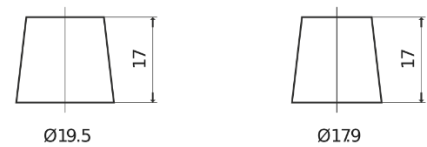

Terminal Type