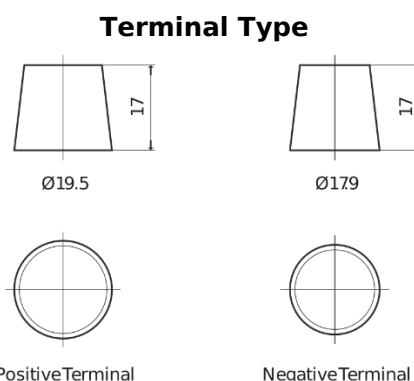

Product overview

Batteries for Trucks, Buses, Construction, Agriculture

StartPRO DG2253

Part number	DG2253
Technology	Flooded
EAN/GTIN	3661024026963
Voltage	12 V
Capacity	225 Ah
CCA	1200 A
Length	518 mm
Width	274 mm
Height	240 mm
Box size	D06
Polarity	ETN 3
Terminal Type	EN taper post
Hold Down	B0
Weights (subject of variation)	54.90 kg