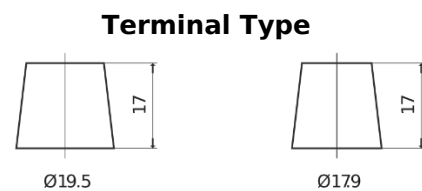

Product overview

Batteries for Trucks, Buses, Construction, Agriculture

PowerPRO Agri&Construction EJ2353

Part number	EJ2353
Technology	Flooded
EAN/GTIN	3661024036924
Voltage	12 V
Capacity	235.0 Ah
CCA	1450 A
Length	518 mm
Width	274 mm
Height	240 mm
Box size	D06
Polarity	ETN 3
Terminal Type	EN taper post
Hold Down	B0
Weights (subject of variation)	59.70 kg